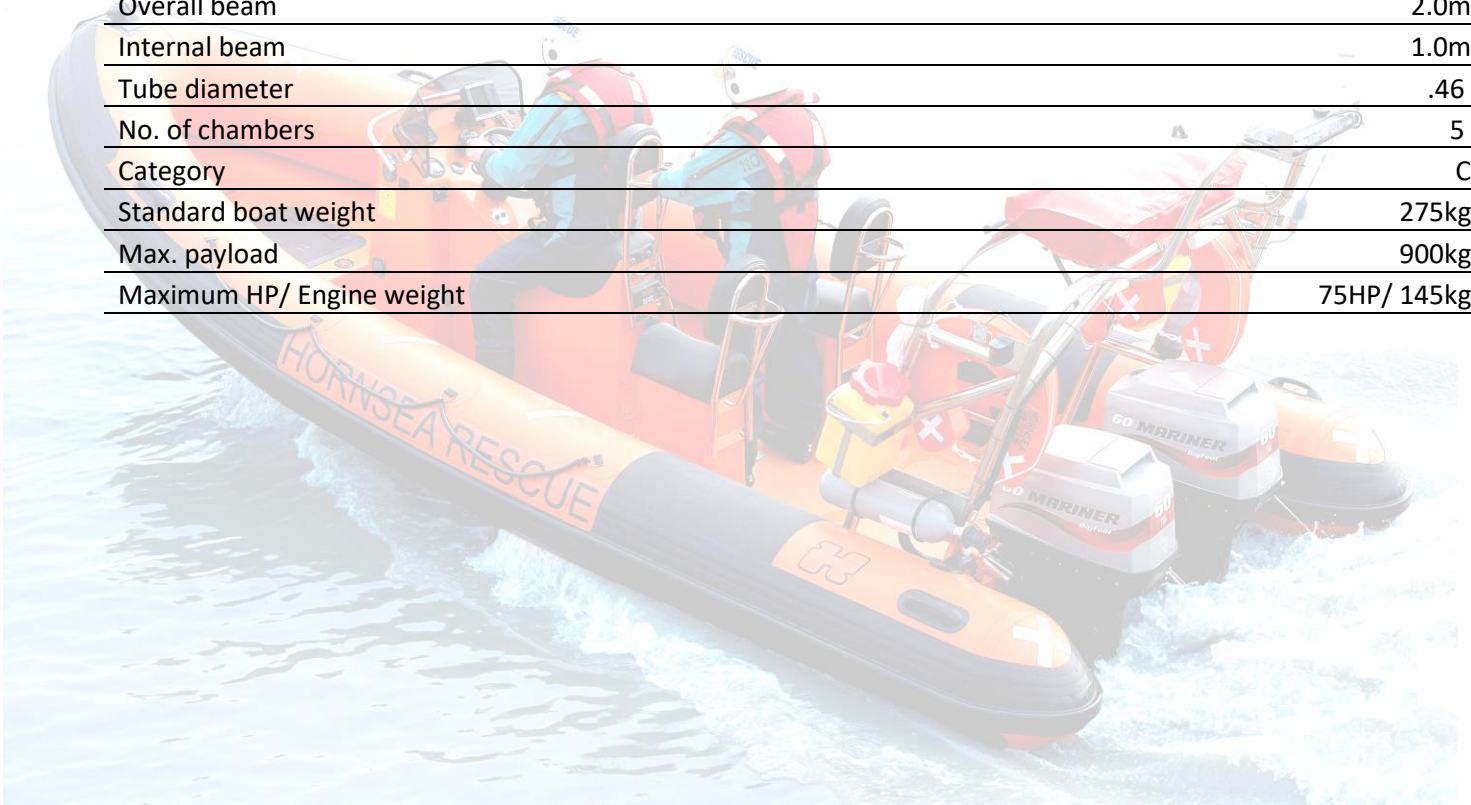

470	Maximum persons	6 People/450kg
	Overall Length	4.7m
	Internal Length	3.6m
	Overall beam	2.0m
	Internal beam	1.0m
	Tube diameter	.46
	No. of chambers	5
	Category	C
	Standard boat weight	235kg
	Max. payload	660kg
	Maximum HP/ Engine weight	60HP/ 115kg

500	Maximum persons	7 People/525kg
	Overall Length	5.0m
	Internal Length	3.8m
	Overall beam	2.0m
	Internal beam	1.0m
	Tube diameter	.46
	No. of chambers	5
	Category	C
	Standard boat weight	225kg
	Max. payload	855kg
	Maximum HP/ Engine weight	75HP/ 145kg

530	Maximum persons	8 People/600kg
	Overall Length	5.3m
	Internal Length	4.0m
	Overall beam	2.0m
	Internal beam	1.0m
	Tube diameter	.46
	No. of chambers	5
	Category	C
	Standard boat weight	275kg
	Max. payload	900kg
	Maximum HP/ Engine weight	75HP/ 145kg