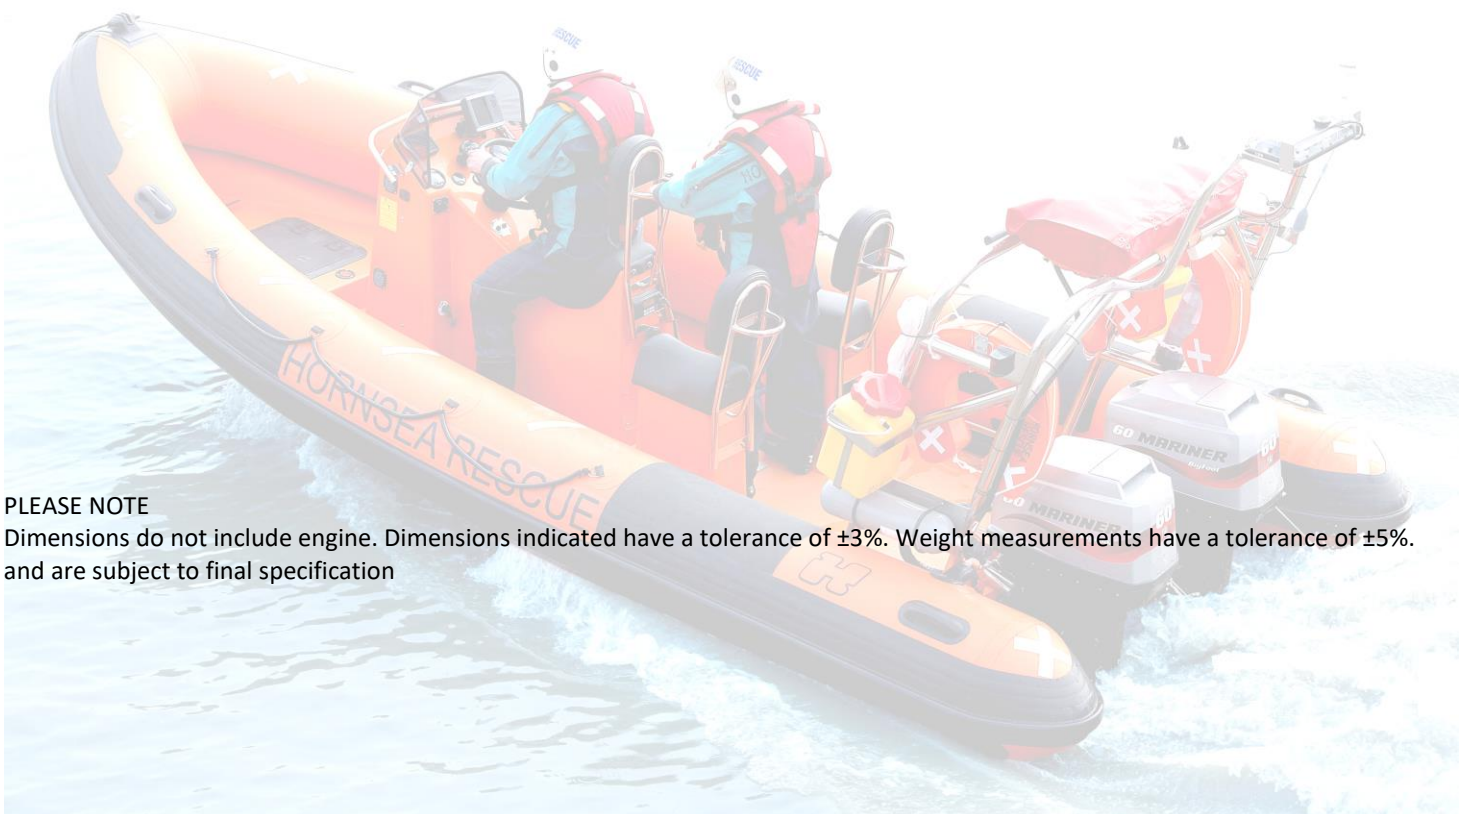

550

Maximum persons	8 People/600kg
Overall Length	5.5m
Internal Length	4.2m
Overall beam	2.0m
Internal beam	1.0m
Tube diameter	.46
No. of chambers	5
Category	C
Standard boat weight	320kg
Max. payload	975kg
Maximum HP/ Engine weight	90HP/ 170kg

PLEASE NOTE

Dimensions do not include engine. Dimensions indicated have a tolerance of $\pm 3\%$. Weight measurements have a tolerance of $\pm 5\%$ and are subject to final specification