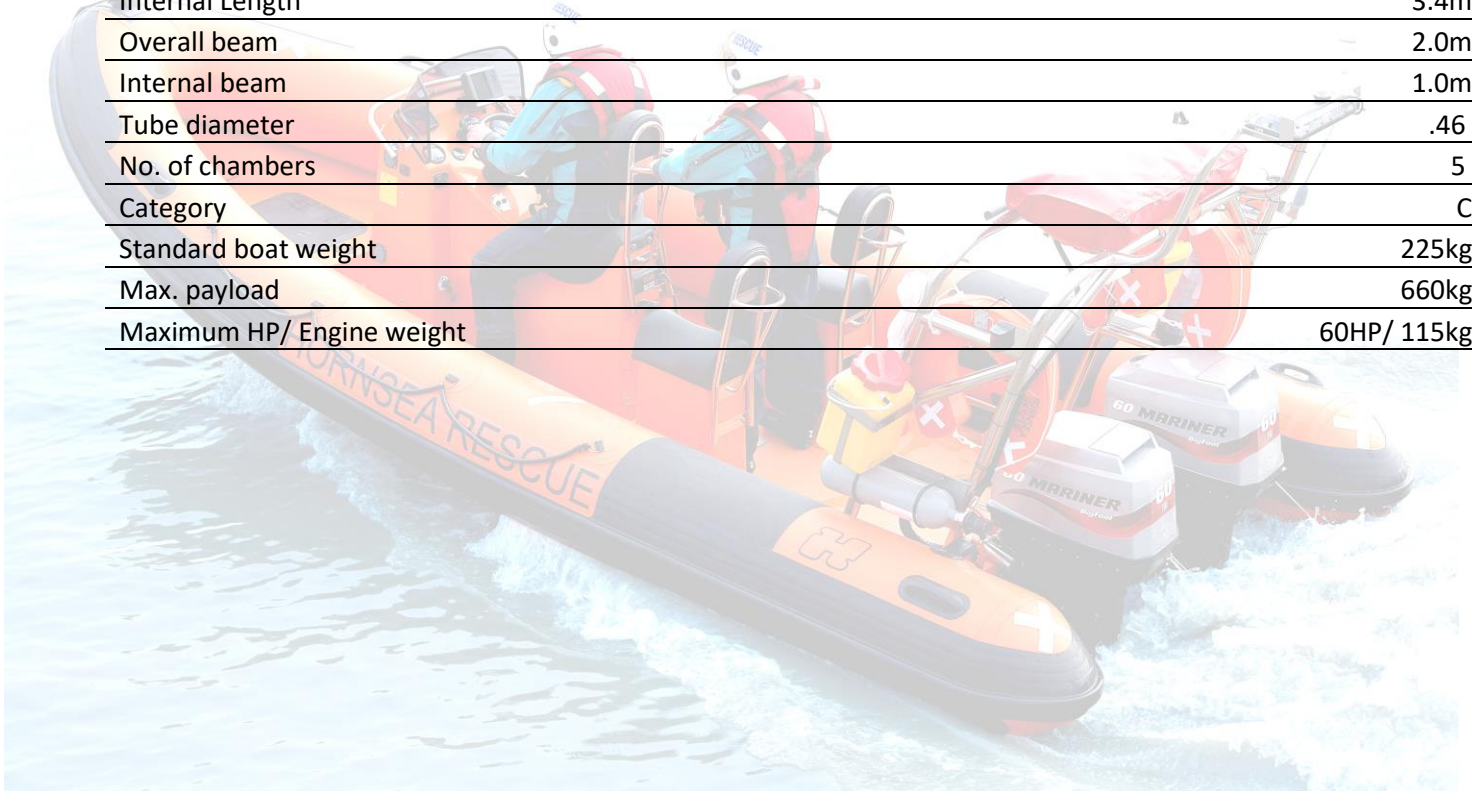

TECH SPECS HUMBER ASSAULT

400	Maximum persons	5 people/375kg
	Overall Length	4.0m
	Internal Length	3.0m
	Overall beam	2.0m
	Internal beam	1.0m
	Tube diameter	.46
	No. of chambers	4
	Category	C
	Standard boat weight	195kg
	Max. payload	575kg
	Maximum HP/ Engine weight	40HP/ 115kg

430	Maximum persons	5 People/375kg
	Overall Length	4.3m
	Internal Length	3.2m
	Overall beam	2.0m
	Internal beam	1.0m
	Tube diameter	.46
	No. of chambers	4
	Category	C
	Standard boat weight	215kg
	Max. payload	585kg
	Maximum HP/ Engine weight	50HP/ 115kg

450	Maximum persons	6 People/450kg
	Overall Length	4.5m
	Internal Length	3.4m
	Overall beam	2.0m
	Internal beam	1.0m
	Tube diameter	.46
	No. of chambers	5
	Category	C
	Standard boat weight	225kg
	Max. payload	660kg
	Maximum HP/ Engine weight	60HP/ 115kg

500	Maximum persons	7 People/525kg
	Overall Length	5.0m
	Internal Length	3.8m
	Overall beam	2.0m
	Internal beam	1.0m
	Tube diameter	.46
	No. of chambers	5
	Category	C
	Standard boat weight	225kg
	Max. payload	855kg
	Maximum HP/ Engine weight	75HP/ 145kg