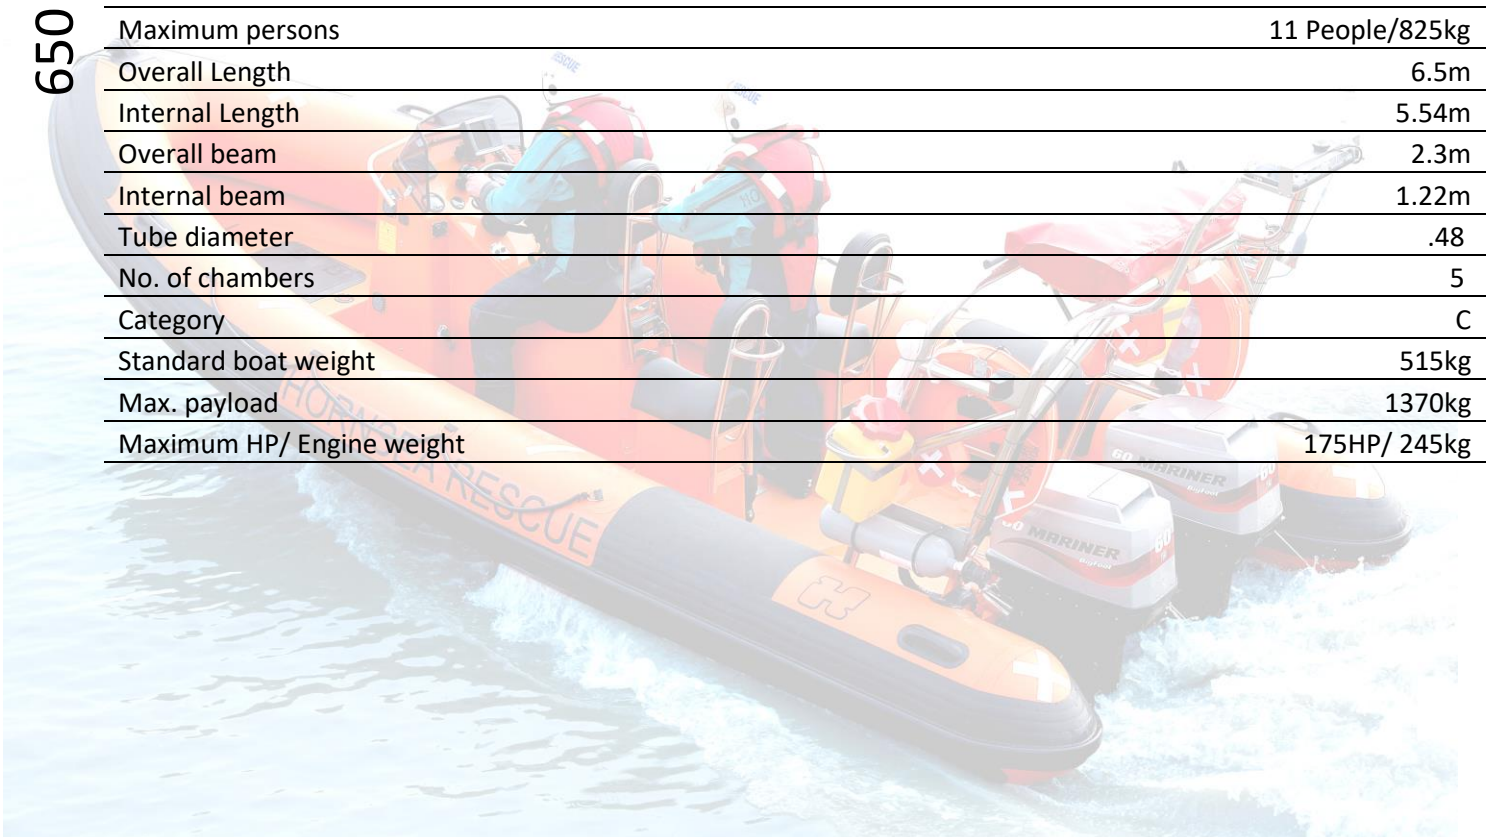

580

Maximum persons	10 People/750kg
Overall Length	5.8m
Internal Length	4.68m
Overall beam	2.3m
Internal beam	1.22m
Tube diameter	.48
No. of chambers	5
Category	C
Standard boat weight	430kg
Max. payload	1200kg
Maximum HP/ Engine weight	130HP/ 200kg

600

Maximum persons	10 People/750kg
Overall Length	6.0m
Internal Length	4.88m
Overall beam	2.3m
Internal beam	1.22m
Tube diameter	.48
No. of chambers	5
Category	C
Standard boat weight	465kg
Max. payload	1250kg
Maximum HP/ Engine weight	140HP/ 200kg

650

Maximum persons	11 People/825kg
Overall Length	6.5m
Internal Length	5.54m
Overall beam	2.3m
Internal beam	1.22m
Tube diameter	.48
No. of chambers	5
Category	C
Standard boat weight	515kg
Max. payload	1370kg
Maximum HP/ Engine weight	175HP/ 245kg