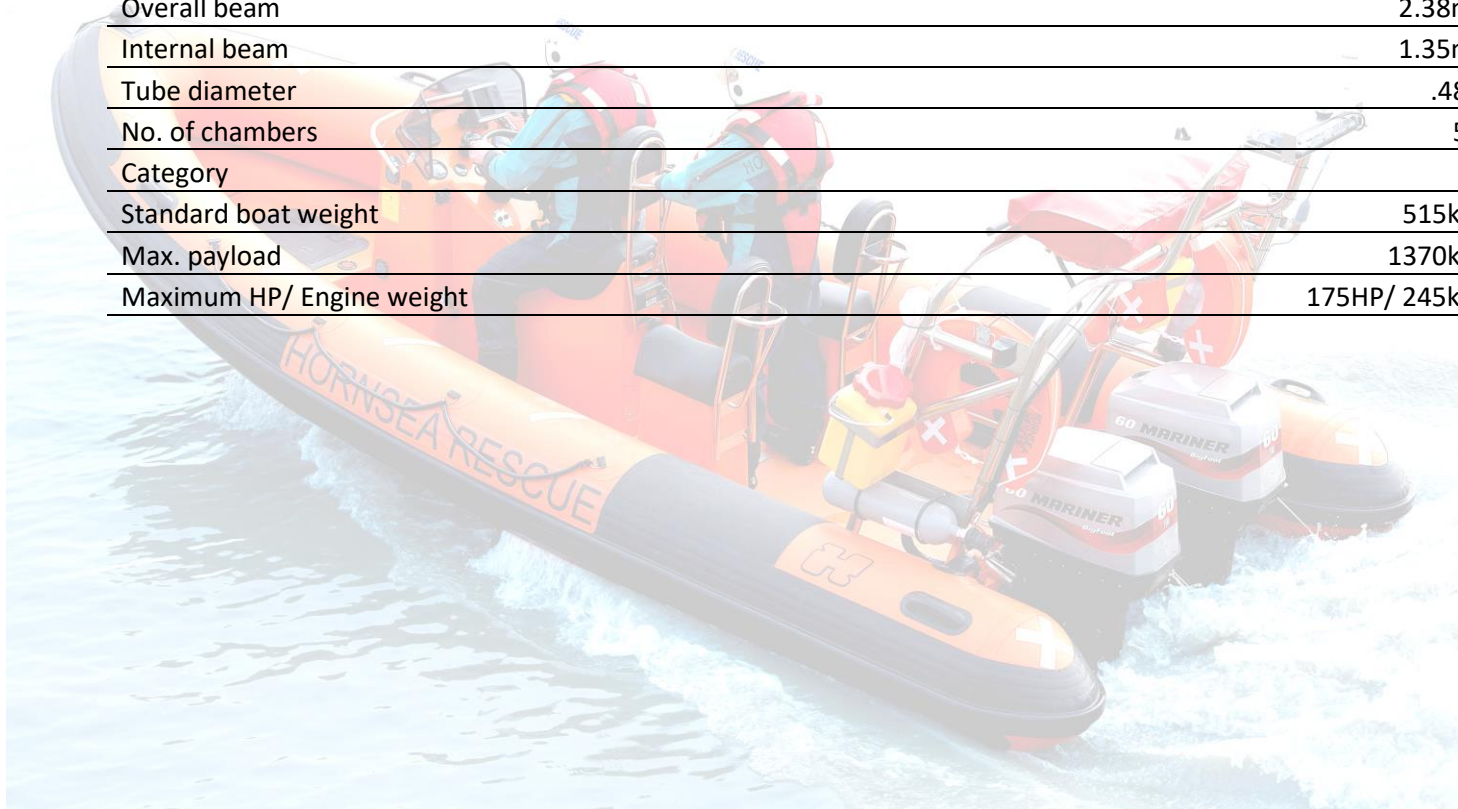

580	Maximum persons	10 People/750kg
	Overall Length	5.8m
	Internal Length	4.68m
	Overall beam	2.38m
	Internal beam	1.35m
	Tube diameter	.48
	No. of chambers	5
	Category	C
	Standard boat weight	430kg
	Max. payload	1200kg
	Maximum HP/ Engine weight	130HP/ 200kg

600	Maximum persons	10 People/750kg
	Overall Length	6.0m
	Internal Length	4.88m
	Overall beam	2.38m
	Internal beam	1.35m
	Tube diameter	.48
	No. of chambers	5
	Category	C
	Standard boat weight	465kg
	Max. payload	1250kg
	Maximum HP/ Engine weight	140HP/ 200kg

650	Maximum persons	11 People/825kg
	Overall Length	6.5m
	Internal Length	5.54m
	Overall beam	2.38m
	Internal beam	1.35m
	Tube diameter	.48
	No. of chambers	5
	Category	C
	Standard boat weight	515kg
	Max. payload	1370kg
	Maximum HP/ Engine weight	175HP/ 245kg