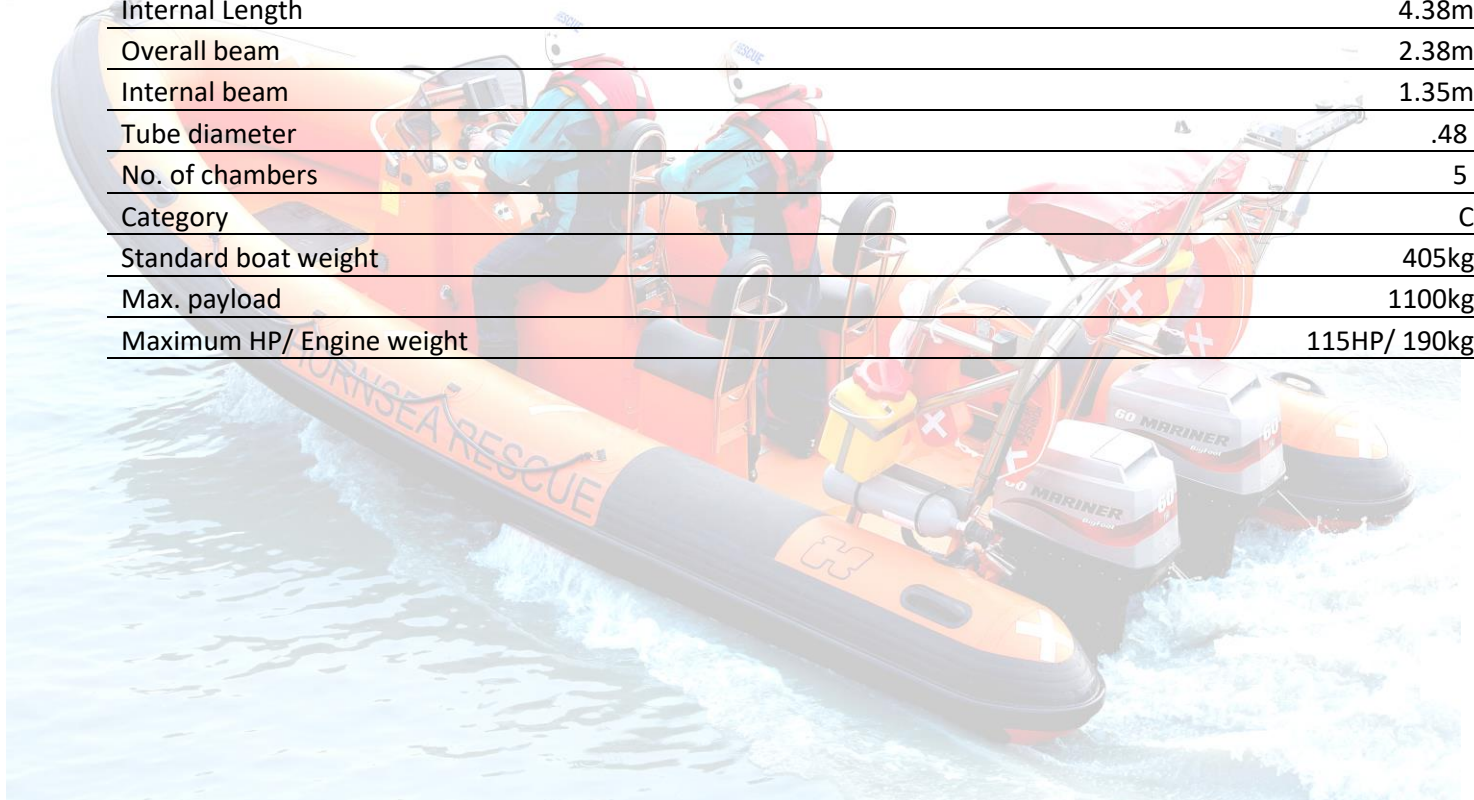

TECH SPECS HUMBER DESTROYER

500	Maximum persons	8 People/600kg
	Overall Length	5.0m
	Internal Length	3.94m
	Overall beam	2.38m
	Internal beam	1.35m
	Tube diameter	.48
	No. of chambers	5
	Category	C
	Standard boat weight	355kg
	Max. payload	975kg
Maximum HP/ Engine weight	90HP/ 170kg	

530	Maximum persons	8 People/600kg
	Overall Length	5.3m
	Internal Length	4.25m
	Overall beam	2.38m
	Internal beam	1.35m
	Tube diameter	.48
	No. of chambers	5
	Category	C
	Standard boat weight	380kg
	Max. payload	1000kg
Maximum HP/ Engine weight	90HP/ 170kg	

550	Maximum persons	9 People/675kg
	Overall Length	5.5m
	Internal Length	4.38m
	Overall beam	2.38m
	Internal beam	1.35m
	Tube diameter	.48
	No. of chambers	5
	Category	C
	Standard boat weight	405kg
	Max. payload	1100kg
Maximum HP/ Engine weight	115HP/ 190kg	

700

Maximum persons	11 People/825kg
Overall Length	7.0m
Internal Length	5.92m
Overall beam	2.38m
Internal beam	1.35m
Tube diameter	.48
No. of chambers	5
Category	C
Standard boat weight	565kg
Max. payload	1400kg
Maximum HP/ Engine weight	200HP/ 245kg