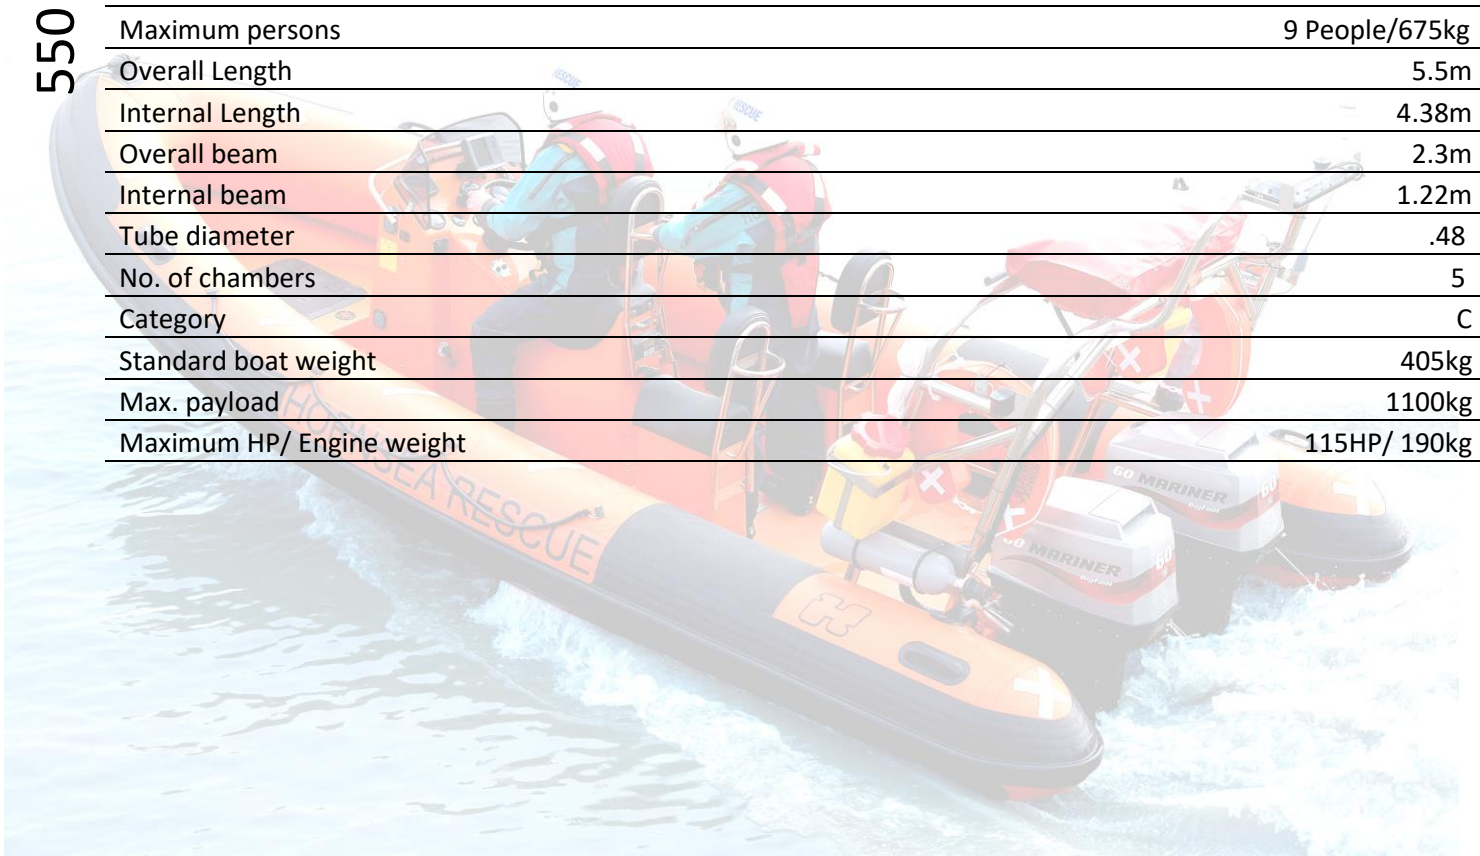

TECH SPECS HUMBER DESTROYER

500	Maximum persons	8 People/600kg
	Overall Length	5.0m
	Internal Length	3.94m
	Overall beam	2.3m
	Internal beam	1.22m
	Tube diameter	.48
	No. of chambers	5
	Category	C
	Standard boat weight	355kg
	Max. payload	975kg
Maximum HP/ Engine weight	90HP/ 170kg	

530	Maximum persons	8 People/600kg
	Overall Length	5.3m
	Internal Length	4.25m
	Overall beam	2.3m
	Internal beam	1.22m
	Tube diameter	.48
	No. of chambers	5
	Category	C
	Standard boat weight	380kg
	Max. payload	1000kg
Maximum HP/ Engine weight	90HP/ 170kg	

550	Maximum persons	9 People/675kg
	Overall Length	5.5m
	Internal Length	4.38m
	Overall beam	2.3m
	Internal beam	1.22m
	Tube diameter	.48
	No. of chambers	5
	Category	C
	Standard boat weight	405kg
	Max. payload	1100kg
Maximum HP/ Engine weight	115HP/ 190kg	

600

Maximum persons	10 People/750kg
Overall Length	6.0m
Internal Length	4.88m
Overall beam	2.3m
Internal beam	1.22m
Tube diameter	.48
No. of chambers	5
Category	C
Standard boat weight	465kg
Max. payload	1250kg
Maximum HP/ Engine weight	140HP/ 200kg