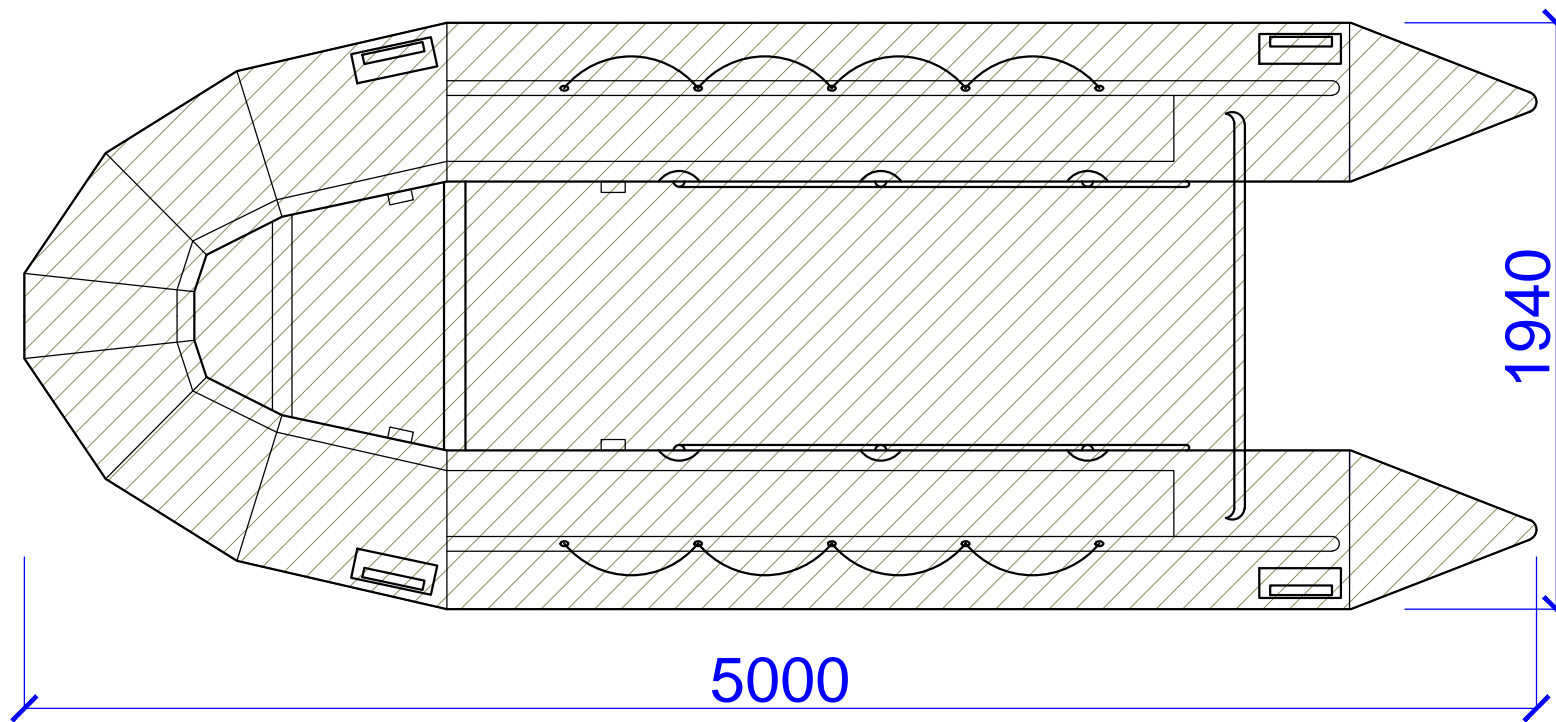

WORK BOAT INFLATABLE 3.46 M /SCALE 1:25/

HUMBER FABRICATIONS (HULL) LTD.

Humber Ribs

99 Wincolmlee/ Hull/ HU2 8AH/ England

Telephone: +44 (0)1482 226100

Fax: +44 (0)1482 215884

Email: sales@humberribs.co.uk

WORK BOAT INFLATABLE 4.0 M /SCALE 1:25/

HUMBER FABRICATIONS (HULL) LTD.
Humber Ribs
99 Wincolmlee/ Hull/ HU2 8AH/ England
Telephone: +44 (0)1482 226100
Fax: +44 (0)1482 215884
Email: sales@humberribs.co.uk

WORK BOAT INFLATABLE 5.0 M /SCALE 1:25/

HUMBER FABRICATIONS (HULL) LTD.

Humber Inflatable Boats / Ribworld

99 Wincolmlee/ Hull/ HU2 8AH/ England

Telephone: +44 (0)1482 226100

Fax: +44 (0)1482 215884

Email: sales@humberboats.co.uk