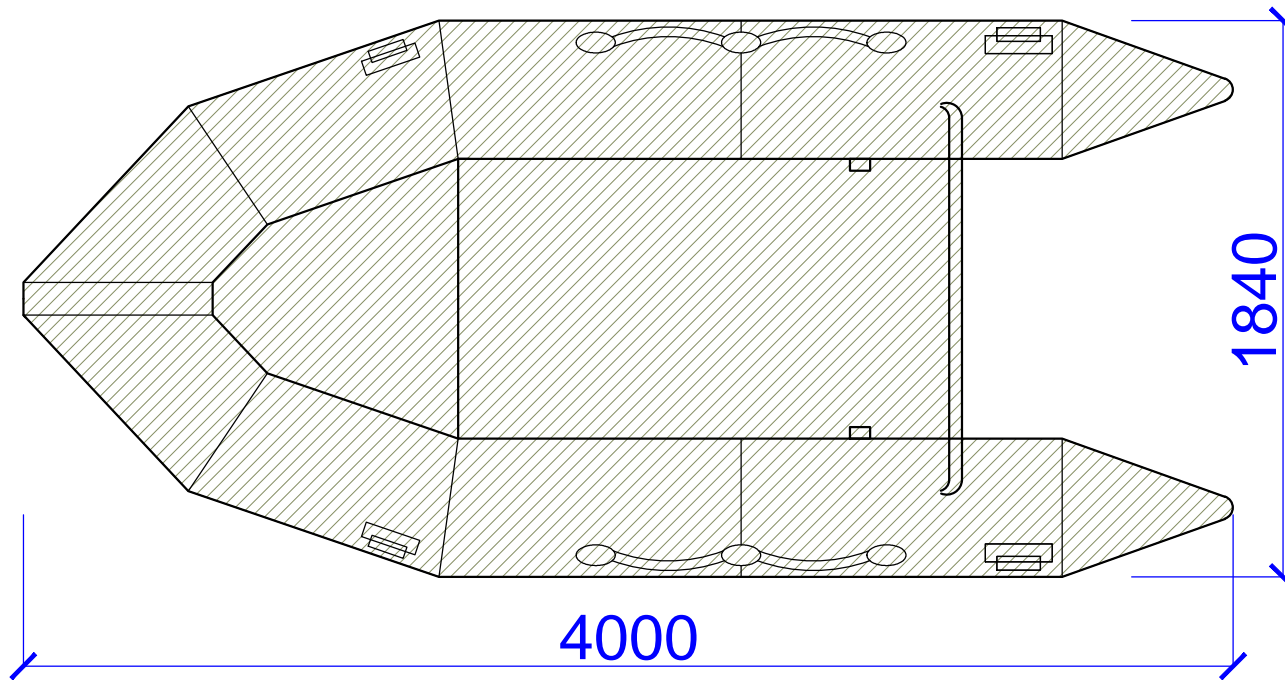

WORK BOAT INFLATABLE 3.46 M /SCALE 1:25/

HUMBER FABRICATIONS (HULL) LTD.

Humber Ribs

99 Wincolmlee/ Hull/ HU2 8AH/ England

Telephone: +44 (0)1482 226100

Fax: +44 (0)1482 215884

Email: sales@humberribs.co.uk

WORK BOAT INFLATABLE 4.0 M /SCALE 1:25/

HUMBER FABRICATIONS (HULL) LTD.
Humber Ribs
99 Wincolmlee/ Hull/ HU2 8AH/ England
Telephone: +44 (0)1482 226100
Fax: +44 (0)1482 215884
Email: sales@humberribs.co.uk

WORK BOAT INFLATABLE 5.0 M /SCALE 1:25/

HUMBER FABRICATIONS (HULL) LTD.

Humber Inflatable Boats / Ribworld

99 Wincolmlee/ Hull/ HU2 8AH/ England

Telephone: +44 (0)1482 226100

Fax: +44 (0)1482 215884

Email: sales@humberboats.co.uk