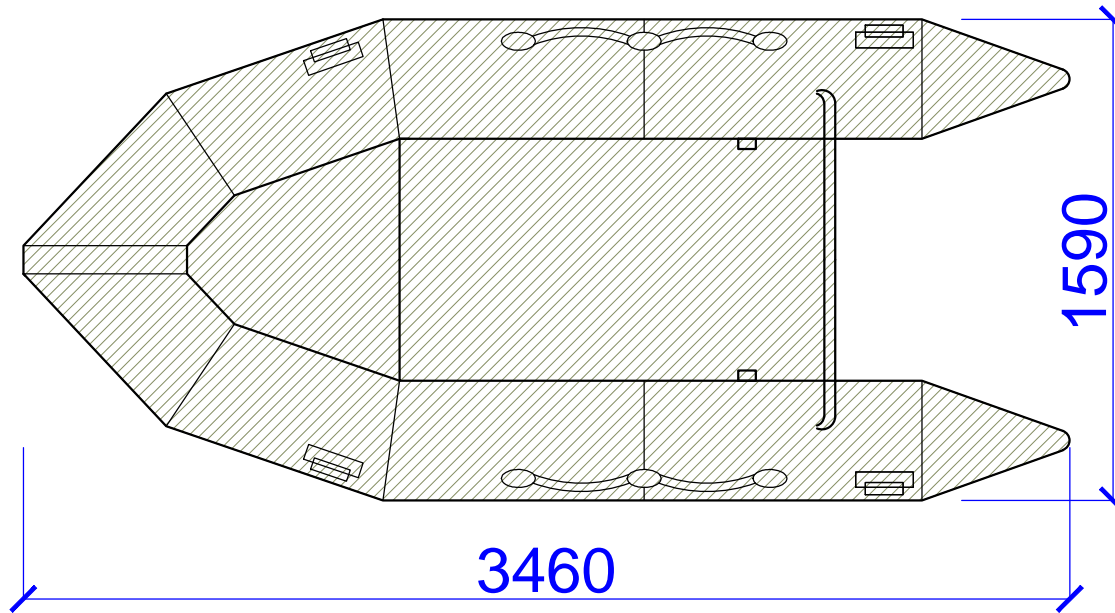

WORK BOAT INFLATABLE 3.46 M /SCALE 1:25/

HUMBER FABRICATIONS (HULL) LTD.

Humber Ribs

99 Wincolmlee/ Hull/ HU2 8AH/ England

Telephone: +44 (0)1482 226100

Fax: +44 (0)1482 215884

Email: sales@humberribs.co.uk

WORK BOAT INFLATABLE 4.0 M /SCALE 1:25/

HUMBER FABRICATIONS (HULL) LTD.
Humber Ribs
99 Wincolmlee/ Hull/ HU2 8AH/ England
Telephone: +44 (0)1482 226100
Fax: +44 (0)1482 215884
Email: sales@humberribs.co.uk

WORK BOAT INFLATABLE 5.0 M /SCALE 1:25/

HUMBER FABRICATIONS (HULL) LTD.

Humber Inflatable Boats / Ribworld

99 Wincolmlee/ Hull/ HU2 8AH/ England

Telephone: +44 (0)1482 226100

Fax: +44 (0)1482 215884

Email: sales@humberboats.co.uk