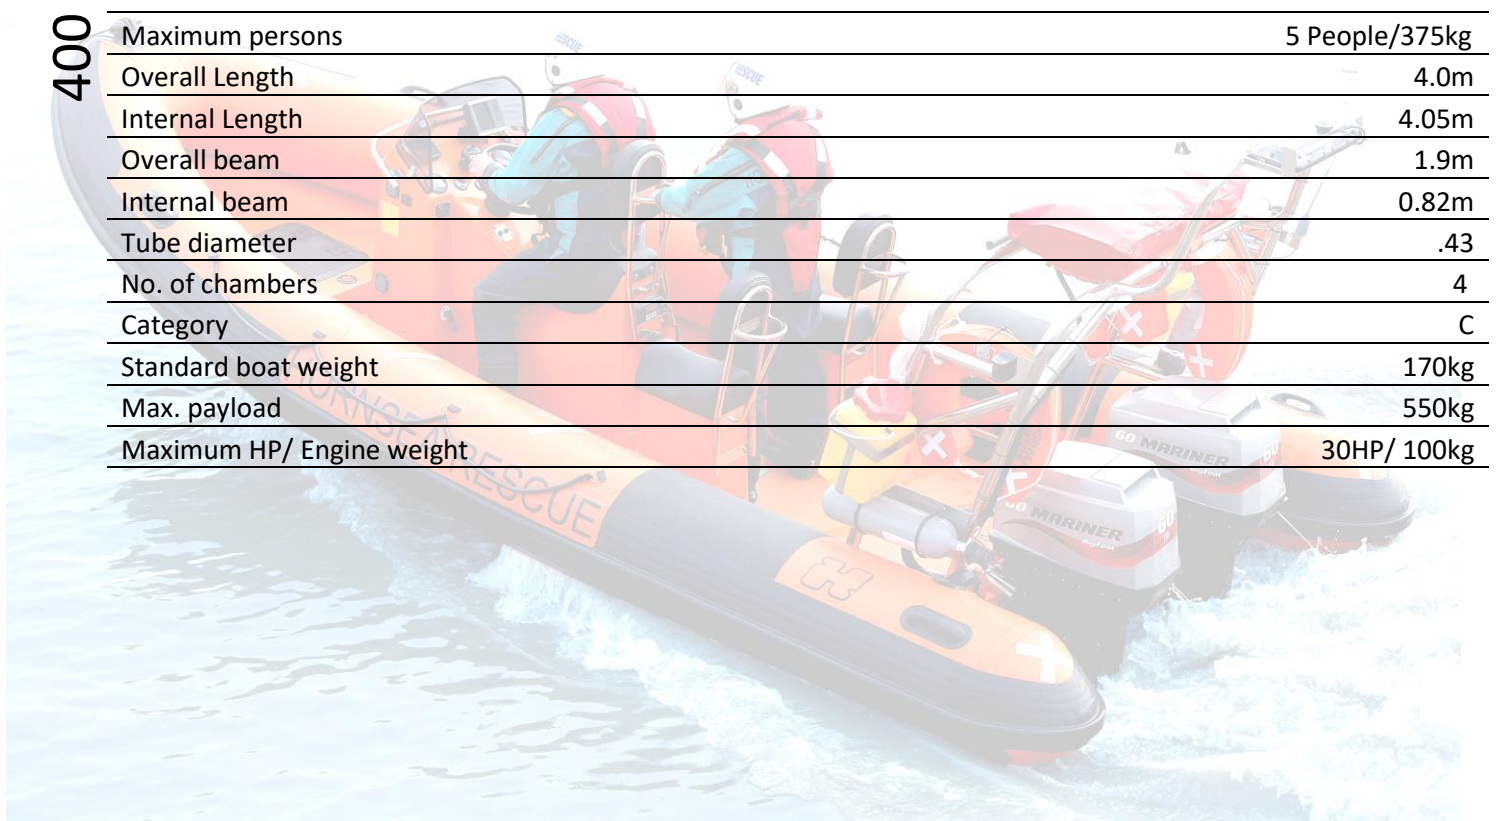

TECH SPECS HUMBER SEA PRO

| | | |
|---------------------------|----------------------|----------------|
| 310 | Maximum persons | 3 People/225kg |
| | Overall Length | 3.1m |
| | Internal Length | 2.34m |
| | Overall beam | 1.54m |
| | Internal beam | 0.82m |
| | Tube diameter | .38 |
| | No. of chambers | 3 |
| | Category | C |
| | Standard boat weight | 60kg |
| | Max. payload | 430kg |
| Maximum HP/ Engine weight | 10HP/ 42kg | |

| | | |
|---------------------------|----------------------|----------------|
| 340 | Maximum persons | 4 People/300kg |
| | Overall Length | 3.4m |
| | Internal Length | 2.72m |
| | Overall beam | 1.54m |
| | Internal beam | 0.82m |
| | Tube diameter | .48 |
| | No. of chambers | 3 |
| | Category | C |
| | Standard boat weight | 90kg |
| | Max. payload | 450kg |
| Maximum HP/ Engine weight | 20HP/ 55kg | |

| | | |
|---------------------------|----------------------|----------------|
| 400 | Maximum persons | 5 People/375kg |
| | Overall Length | 4.0m |
| | Internal Length | 4.05m |
| | Overall beam | 1.9m |
| | Internal beam | 0.82m |
| | Tube diameter | .43 |
| | No. of chambers | 4 |
| | Category | C |
| | Standard boat weight | 170kg |
| | Max. payload | 550kg |
| Maximum HP/ Engine weight | 30HP/ 100kg | |

500

| | |
|---------------------------|----------------|
| Maximum persons | 8 People/600kg |
| Overall Length | 5.0m |
| Internal Length | 4.35m |
| Overall beam | 1.9m |
| Internal beam | 1.11m |
| Tube diameter | .48 |
| No. of chambers | 5 |
| Category | C |
| Standard boat weight | 230kg |
| Max. payload | 900kg |
| Maximum HP/ Engine weight | 60HP/ 125kg |